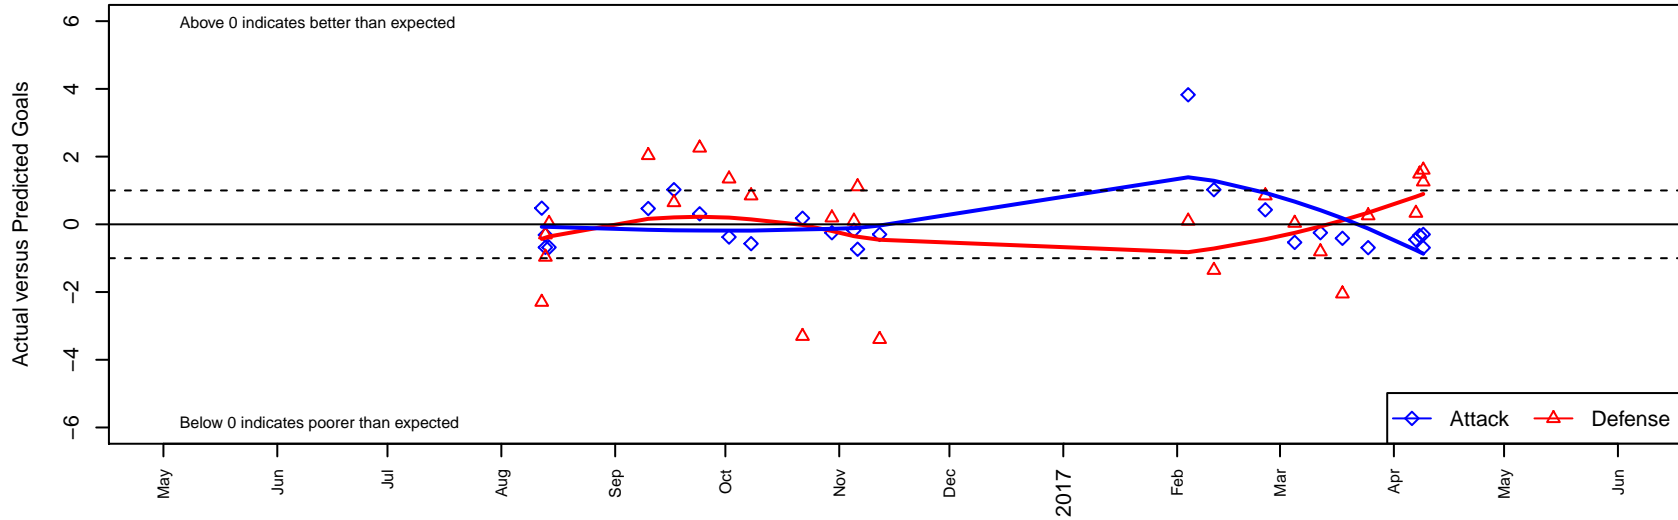

# Impact FC White B04

Cascade SC  
 Renton, WA  
 B04 total strength=341  
 attack=0.21 defense=0.2  
 fall league = PSPL Copa U13  
 spr league = Spr PSPL Copa U13  
 notes= Cascade Impact

alt names used:  
 CSC Impact FC 04 White  
 CSC Impact FC 04 White  
 CSC IMPACT FC 04 WHITE (WA)

Venues played:  
 2016 Blast Off B2003-04 C  
 2016 PSPL Copa U13  
 2016 Spr PSPL Copa U13  
 2016 WA Cup U13 Bronze U13

**Impact FC White B04**  
 Dots are actual minus expected GF (blue circles) and GA (red triangles).  
 Blue line is smoothed change in attack strength. Red is smoothed change in defense strength.

**attack and defense variance (black dot)  
relative to other teams  
and top 10 in region**

**attack and defense rating  
relative to others at age  
and all opponents in last 13 months**

**Performance relative to 13 month average**