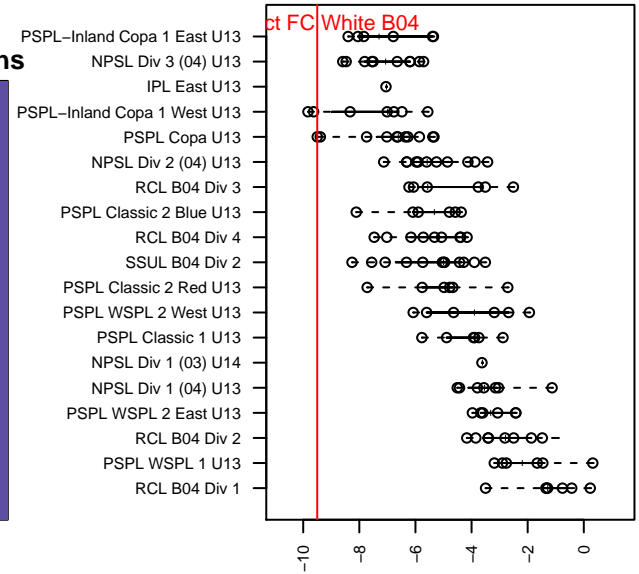

# Impact FC White B04

Cascade SC  
 Renton, WA  
 B04 total strength=341  
 attack=0.21 defense=0.2  
 fall league = PSPL Copa U13  
 spr league = Spr PSPL Copa U13  
 notes= Cascade Impact

alt names used:  
 CSC Impact FC 04 White  
 CSC Impact FC 04 White  
 CSC IMPACT FC 04 WHITE (WA)

Venues played:  
 2016 Blast Off B2003-04 C  
 2016 PSPL Copa U13  
 2016 Spr PSPL Copa U13  
 2016 WA Cup U13 Bronze U13

**Impact FC White B04**  
 Dots are actual minus expected GF (blue circles) and GA (red triangles).  
 Blue line is smoothed change in attack strength. Red is smoothed change in defense strength.

**attack and defense variance (black dot)  
relative to other teams  
and top 10 in region**

**attack and defense rating  
relative to others at age  
and all opponents in last 13 months**

**Performance relative to 13 month average**