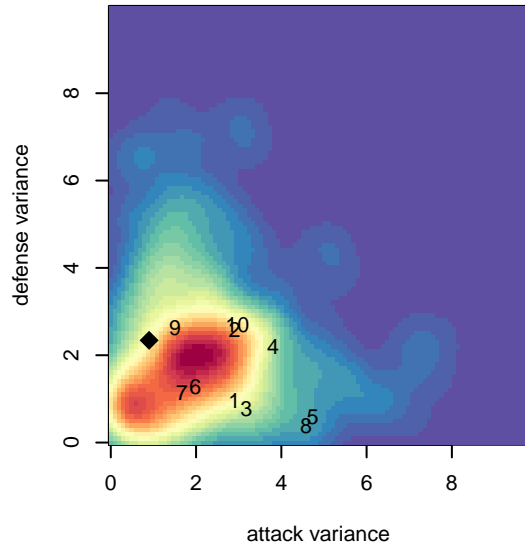

# Impact FC White B04

Cascade SC  
 Renton, WA  
 B04 total strength=341  
 attack=0.21 defense=0.2  
 fall league = PSPL Copa U13  
 spr league = Spr PSPL Copa U13  
 notes= Cascade Impact

alt names used:  
 CSC Impact FC 04 White  
 CSC Impact FC 04 White  
 CSC IMPACT FC 04 WHITE (WA)

Venues played:  
 2016 Blast Off B2003-04 C  
 2016 PSPL Copa U13  
 2016 Spr PSPL Copa U13  
 2016 WA Cup U13 Bronze U13

**Impact FC White B04**  
 Dots are actual minus expected GF (blue circles) and GA (red triangles).  
 Blue line is smoothed change in attack strength. Red is smoothed change in defense strength.

**attack and defense variance (black dot)  
relative to other teams  
and top 10 in region**

**attack and defense rating  
relative to others at age  
and all opponents in last 13 months**

**Performance relative to 13 month average**